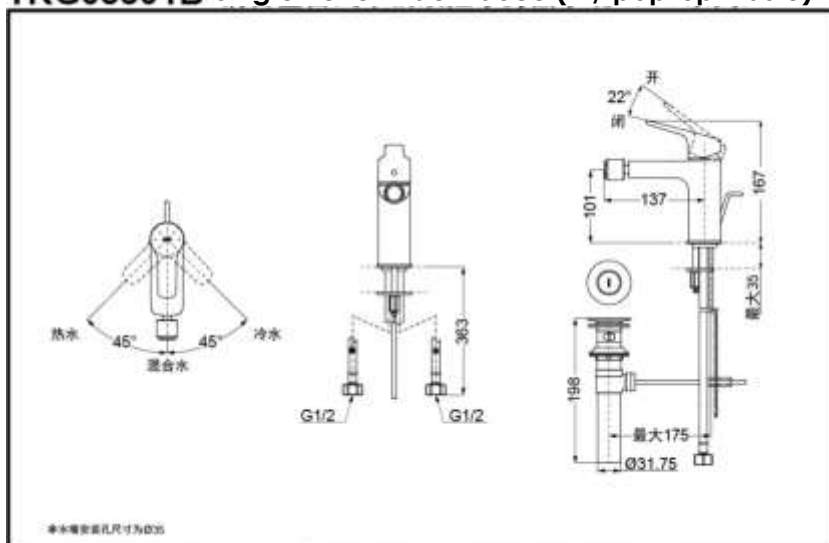

TOTO Single-Lever Bidet Faucet

TRG03301B
(W/ pop-up waste)

Reduce The
Water
Technology

TRG03301B

FEATURES

- Elegant appearance.
- Beautiful curves reveal elegant taste.
- Easy installation and usage.
- Unique aerial technology , smooth and moderate flow presents more comfort experience and saves water as well.

SPECIFICS

Water Inlet Requirement :
0.05MPa(Dynamic
Pressure)~1.0MPa(Static
Pressure)

Water Efficiency : Grade 1
Spout : Bubbler equipped

TRG03301B Single-Lever Bidet Faucet(W/ pop-up waste)

*TOTO(CHINA) CO.,LTD. All rights reserved.